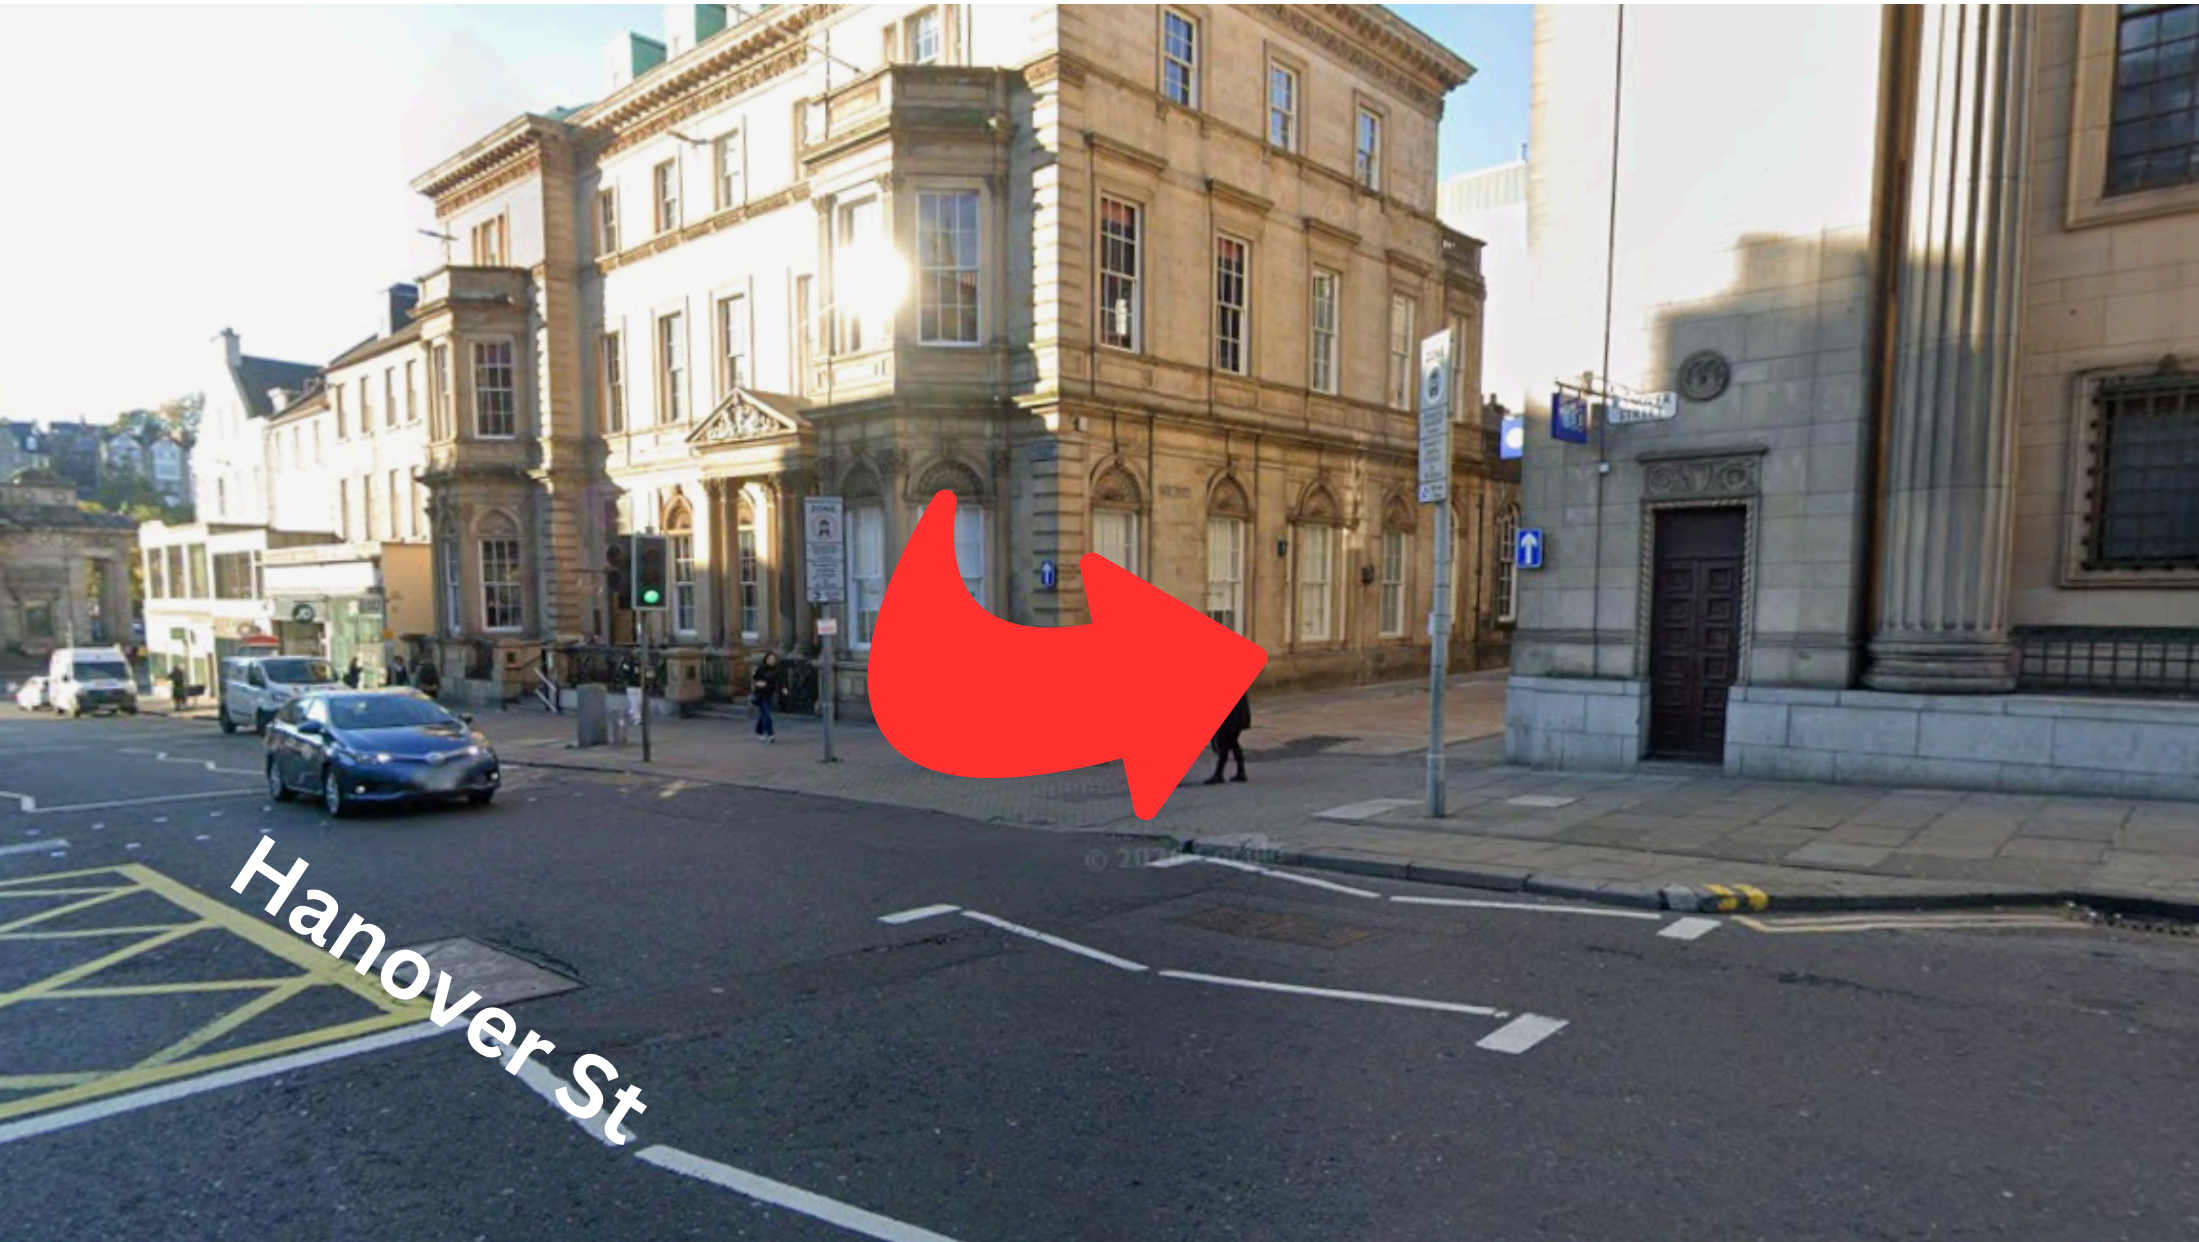

Hanover St

© 2021